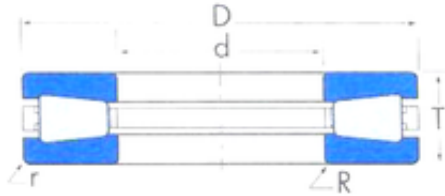

Jinan Guotai Bearing Co., Ltd

T1421 Needle Non Thrust Roller Bearings

Bearing No. T1421

Size	355.6x533.4x101.6 mm
Bore Diameter	355,6 mm
Outer Diameter	533,4 mm
Width	101,6 mm
d	355,6 mm
D	533,4 mm
T	101,6 mm
R	11,2 mm
r	6,4 mm
Weight	84,1 Kg
Basic static load rating (C0)	12000000 kN
Basic dynamic load rating (Ca90)	842000

T1421 Bearing 2D drawings and 3D CAD models