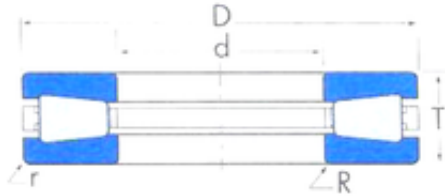

Jinan Guotai Bearing Co., Ltd

T451 Needle Non Thrust Roller Bearings

Bearing No. T451

| | |
|----------------------------------|-------------------------|
| Size | 114.3x250.825x53.975 mm |
| Bore Diameter | 114,3 mm |
| Outer Diameter | 250,825 mm |
| Width | 53,975 mm |
| d | 114,3 mm |
| D | 250,825 mm |
| T | 53,975 mm |
| R | 4 mm |
| r | 4 mm |
| Weight | 15 Kg |
| Basic static load rating (C0) | 4370000 kN |
| Basic dynamic load rating (Ca90) | 352000 |

T451 Bearing 2D drawings and 3D CAD models