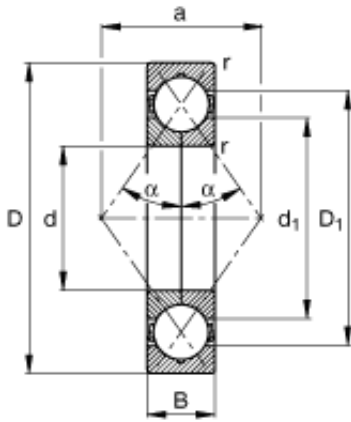

Jinan Guotai Bearing Co., Ltd

50 mm x 90 mm x 20 mm FAG QJ210-MPA Angular Contact Ball Bearings

Bearing No. QJ210-MPA

QJ210-MPA Bearing 2D drawings and 3D CAD models

Size	50x90x20 mm
Bore Diameter	50 mm
Outer Diameter	90 mm
Width	20 mm
d	50 mm
D	90 mm
B	20 mm
a	49 mm
D ₁	76,4 mm
D _{a max}	83 mm
d ₁	63,6 mm
d _{a min}	57 mm
r _{a max}	1 mm
r _{min}	1,1 mm
	35 ° / Angle
m	0,609 kg / Weight
C _r	62000 N / Dynamic load rating (radial)
C _{0r}	56000 N / Static load rating (radial)
n _G	13900 1/min / Limiting speed
C _{ur}	3850 N / Fatigue limit load, radial